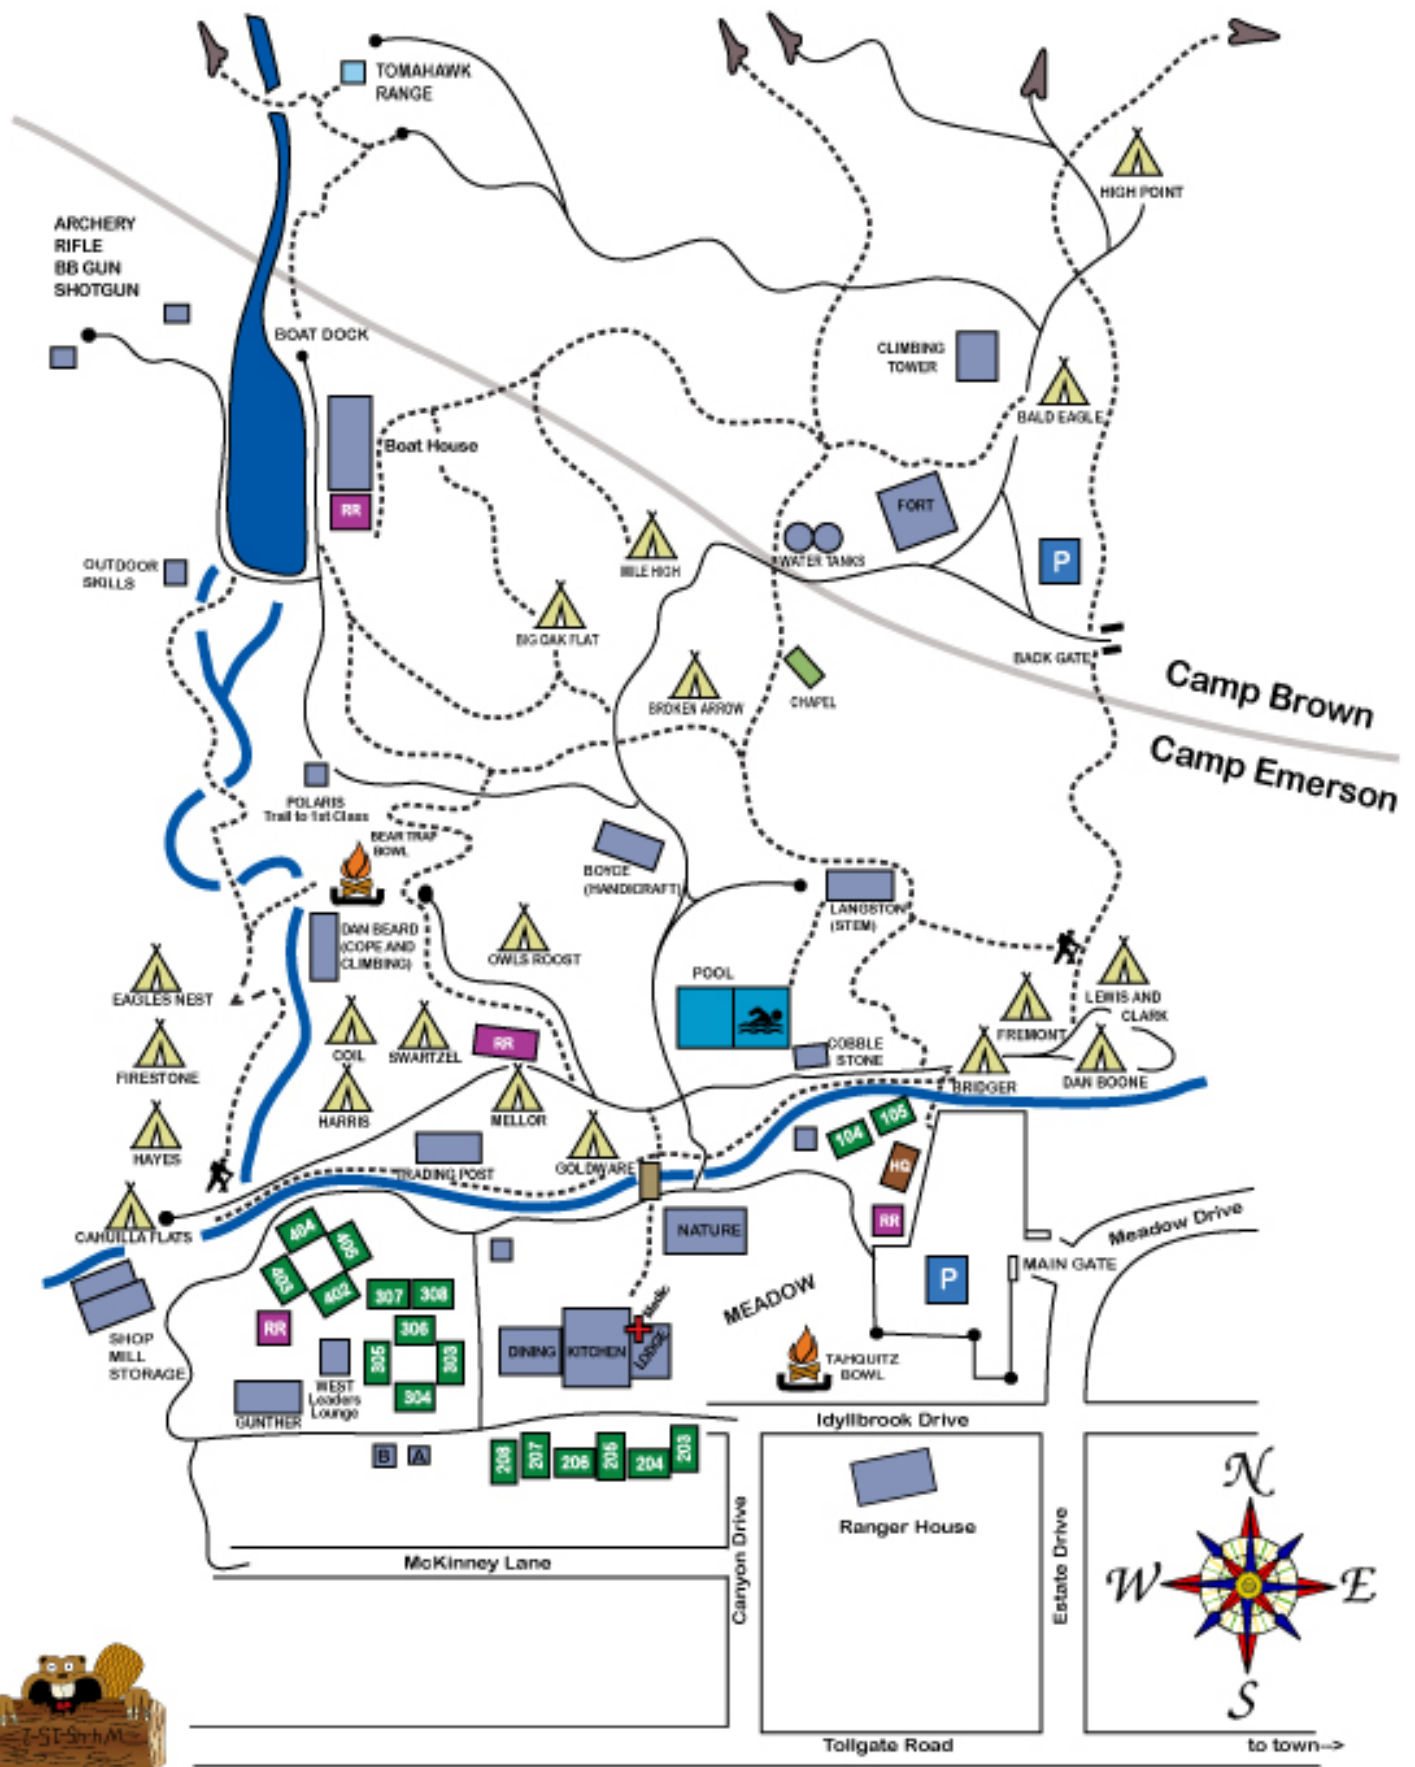

# Camp Emerson & Brown @ Boseker Scout Reservation

Map Courtesy of  
Steve "Glowworm" Kersey  
revised 2018-11

53155 Idyllbrook Drive Idyllwild CA